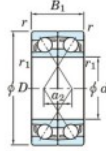

Kogellager enkele rij 7312-BDF-FY-JTEKT - 7312-BDF-FY-JTEKT

<https://www.123kogellager.nl/kogellager-behuizing/kogellager/enkele-rij/7312-bdf-fy-jtekt>

Boundary dimensions

Single row bearings Face to face (DF)

Bearing No.	Boundary dimensions(mm)					Basic load ratings(kN)		Fatigue load limit(kN)	factor	Limiting speeds(min-1)
	d	D	B	r1(min)	r1(max)	Cr	CoCr	Co	f0	Grease lub.
7312BDF FY	60	130	62	2.1	-	172	121	7.9	-	3700