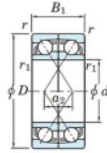

## Kogellager enkele rij 7212-DF-FY-JTEKT - 7212-DF-FY-JTEKT

<https://www.123kogellager.nl/kogellager-behuizing/kogellager/enkele-rij/7212-df-fy-jtekt>

Boundary dimensions

Single ball bearings Face to face (DF)

| Bearing No. | Boundary dimensions (mm) |     |    |        |         | Basic load ratings (kN) |                 | Fatigue load factor |                | Limiting speeds (min <sup>-1</sup> ) |
|-------------|--------------------------|-----|----|--------|---------|-------------------------|-----------------|---------------------|----------------|--------------------------------------|
|             | d                        | D   | B  | r (mm) | r1 (mm) | C <sub>r</sub>          | C <sub>0r</sub> | C <sub>u</sub>      | f <sub>0</sub> | Grease lub.                          |
| 7212DF FY   | 60                       | 110 | 44 | 1.5    | -       | 120                     | 91.5            | 5.65                | -              | 5500                                 |