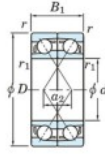

Kogellager enkele rij 7212-BDF-FY-JTEKT - 7212-BDF-FY-JTEKT

<https://www.123kogellager.nl/kogellager-behuizing/kogellager/enkele-rij/7212-bdf-fy-jtekt>

Boundary dimensions

For single row bearings Face to face (FF)

Bearing No.	Boundary dimensions(mm)					Basic load ratings(kN)		Fatigue load factor		Limiting speeds(min-1)
	d	D	B	r1(min)	r1(max)	Cr	Cor	Cu	F0	Grease lub.
7212BDF FY	60	110	44	1.5	-	108	83.3	4.9	-	4100