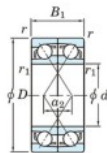

Kogellager enkele rij 7411-BDF-FY-JTEKT - 7411-BDF-FY-JTEKT

<https://www.123kogellager.nl/kogellager-behuizing/kogellager/enkele-rij/7411-bdf-fy-jtekt>

Boundary dimensions

Single row bearings Face to face (FF)

Bearing No.	Boundary dimensions (mm)					Basic load ratings (kN)		Fatigue load factor		Limiting speeds (min-1)
	d	D	B	r (min)	r1 (min)	Cr	Cor	Ca	FO	Grease lub.
7411BDF FY	55	140	66	2.1	-	224	153	11	-	3000