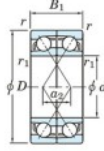

## Kogellager enkele rij 7211-BDF-FY-JTEKT - 7211-BDF-FY-JTEKT

<https://www.123kogellager.nl/kogellager-behuizing/kogellager/enkele-rij/7211-bdf-fy-jtekt>

Boundary dimensions

Angular ball bearings Face to face (FF)

Bearing No.	Boundary dimensions(mm)					Basic load ratings(kN)		Fatigue load limit(kN)	factor	Limiting speeds(min-1)
	d	D	B	r (min)	r1 (min)	Cr	Cor	Cu	f0	Grease Lub.
7211BDF FY	55	100	42	1.5	-	89.6	67.6	3.95	-	4600