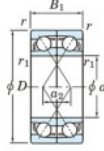

Kogellager enkele rij 7410-BDF-FY-JTEKT - 7410-BDF-FY-JTEKT

<https://www.123kogellager.nl/kogellager-behuizing/kogellager/enkele-rij/7410-bdf-fy-jtekt>

Boundary dimensions

Single ball bearings Face to face (DF)

| Bearing No. | Boundary dimensions(mm) | | | | | Basic load ratings(kN) | | Fatigue load factor | | Limiting speeds(min-1) |
|-------------|-------------------------|-----|----|---------|---------|------------------------|-----|---------------------|----|------------------------|
| | d | D | B | r1(min) | r1(max) | Cr | Cor | Cu | f0 | Grease lub. |
| 7410BDF FY | 50 | 130 | 62 | 2.1 | - | 183 | 121 | 8.45 | - | 3300 |