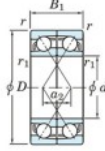

Kogellager enkele rij HAR-010-CDF-JTEKT - HAR-010-CDF-JTEKT

<https://www.123kogellager.nl/kogellager-behuizing/kogellager/enkele-rij/har-010-cdf-jtekt>

Boundary dimensions

Angular ball bearings Face to face (FF)

Bearing No.	Boundary dimensions(mm)					Basic load ratings(kN)		Fatigue load limit(kN)	factor	Limiting speeds(min-1)
	d	D	B	r (mm)	r1 (mm)	Cr	Cor			
HAR010CDF	50	80	32	1	-	-	15.7	-	8.4	14000

PRODUCTKENMERKEN