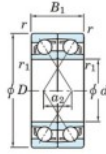

## Kogellager enkele rij 7908-CDF-JTEKT - 7908-CDF-JTEKT

<https://www.123kogellager.nl/kogellager-behuizing/kogellager/enkele-rij/7908-cdf-jtekt>

Boundary dimensions

Single ball bearings Face to face (FF)

Bearing No.	Boundary dimensions (mm)					Basic load ratings (kN)		Fatigue load limit (kN)	factor	Limiting speeds (min-1)
	d	D	B	r1 (mm)	r (mm)	Cr	Cor			
7908CDF FY	40	62	24	0.6	-	32	24.9	1.4	15.7	13000