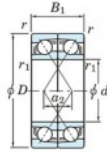

Kogellager enkele rij 7307-CDF-FY-JTEKT - 7307-CDF-FY-JTEKT

<https://www.123kogellager.nl/kogellager-behuizing/kogellager/enkele-rij/7307-cdf-fy-jtekt>

Boundary dimensions

Regular ball bearings Face to face (FF)

Bearing No.	Boundary dimensions (mm)					Basic load ratings (kN)		Fatigue load factor		Limiting speeds (min ⁻¹)
	d	D	B	r (min)	r1 (min)	Cr	Cor	f0	f0 Grease lub.	
7307CDF FY	35	80	42	1.5	-	77	47.2	3.5	13.4	11000