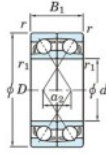

Kogellager enkele rij 7207-DF-FY-JTEKT - 7207-DF-FY-JTEKT

<https://www.123kogellager.nl/kogellager-behuizing/kogellager/enkele-rij/7207-df-fy-jtekt>

Boundary dimensions

BEARING

Single row bearings Face to face (DF)

Bearing No.	Boundary dimensions(mm)					Basic load ratings(kN)		Fatigue load factor		Limiting speeds(min-1)
	d	D	B	r1(mm)	r1(min)	Cr	Cor	Cu	f0	Grease lub.
7207DF FY	35	72	34	1.1	-	57.1	37.3	2.45	-	8800