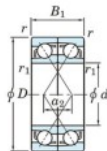

Kogellager enkele rij 7207-BDF-FY-JTEKT - 7207-BDF-FY-JTEKT

<https://www.123kogellager.nl/kogellager-behuizing/kogellager/enkele-rij/7207-bdf-fy-jtekt>

Boundary dimensions

Single row bearings Face to face (FF)

Bearing No.	Boundary dimensions (mm)					Basic load ratings (kN)		Fatigue load factor		Limiting speeds (min ⁻¹)
	d	D	B	r (min)	r1 (min)	Cr	Cor	Ca	C0	Grease lub.
7207BDF FY	35	72	34	1.1	-	52.1	34.1	2.1	-	6600