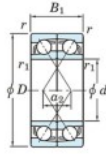

Kogellager enkele rij 7007-BDF-FY-JTEKT - 7007-BDF-FY-JTEKT

<https://www.123kogellager.nl/kogellager-behuizing/kogellager/enkele-rij/7007-bdf-fy-jtekt>

Boundary dimensions

Angular ball bearings Face to face (DF)

Bearing No.	Boundary dimensions (mm)					Basic load ratings (kN)		Fatigue load limit (kN) C ₁₀	factor f ₀	Limiting speeds (min ⁻¹) Grease lub.
	d	D	B	r (min)	r1 (min)	C _r	C _{0r}			
7007BDF FY	35	62	28	1	-	32	22.8	1.3	-	7300