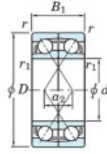

Kogellager enkele rij HAR-007-CDF-JTEKT - HAR-007-CDF-JTEKT

<https://www.123kogellager.nl/kogellager-behuizing/kogellager/enkele-rij/har-007-cdf-jtekt>

Boundary dimensions

Single ball bearings Face to face (DF)

Bearing No.	Boundary dimensions(mm)					Basic load ratings(kN)		Fatigue load limit(kN)	factor	Limiting speeds(min-1)
	d	D	B	r (min)	r1 (min)	Cr	Cor	C0r	f0	Grease lub.
HAR007CDF	35	62	28	1	-	-	11.1	-	8.1	18000