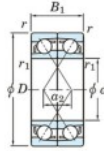

Kogellager enkele rij 7306-DF-FY-JTEKT - 7306-DF-FY-JTEKT

<https://www.123kogellager.nl/kogellager-behuizing/kogellager/enkele-rij/7306-df-fy-jtekt>

Boundary dimensions

Angular ball bearings Face to face (DF)

Bearing No.	Boundary dimensions(mm)					Basic load ratings(kN)		Fatigue load limit(kN)	factor	Limiting speeds(min-1)
	d	D	B	r1(min)	r1(max)	Cr	Cor	Cu	f0	Grease lub.
7306DF FY	30	72	38	1.1	-	61.1	37.8	2.6	-	9200