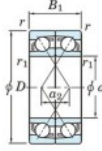

## Kogellager enkele rij 7206-BDF-FY-JTEKT - 7206-BDF-FY-JTEKT

<https://www.123kogellager.nl/kogellager-behuizing/kogellager/enkele-rij/7206-bdf-fy-jtekt>

Boundary dimensions

Angular ball bearings Face to face (FF)

Bearing No.	Boundary dimensions(mm)						Basic load ratings(kN)		Fatigue load factor		Limiting speeds(min-1)	
	d	D	B	r (mm)	r1 (mm)	Cr	Cor	Cu	f0	Grease	lub.	
7206BDF FY	30	62	32	1	-	39.5	25	1.55	-	-	7700	