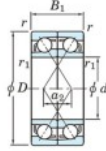

## Kogellager enkele rij 7205-CDF-FY-JTEKT - 7205-CDF-FY-JTEKT

<https://www.123kogellager.nl/kogellager-behuizing/kogellager/enkele-rij/7205-cdf-fy-jtekt>

Boundary dimensions

Kogelball bearings Face to face (FF)

Bearing No.	Boundary dimensions (mm)					Basic load ratings (kN)		Fatigue load factor		Limiting speeds (min-1)
	d	D	B	r1 (min)	r2 (min)	Cr	Cor	f0	Grease Lub.	
7205CDF FY	25	52	30	1	-	33.7	20.5	1.4	14	17000