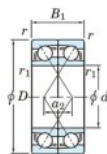

Kogellager enkele rij 7005-CDF-FY-JTEKT - 7005-CDF-FY-JTEKT

<https://www.123kogellager.nl/kogellager-behuizing/kogellager/enkele-rij/7005-cdf-fy-jtekt>

Boundary dimensions

Single ball bearings Face to face (DF)

Bearing No.	Boundary dimensions (mm)					Basic load ratings (kN)		Fatigue load limit (kN) C ₁₀	factor f ₀	Limiting speeds (min ⁻¹) Grease lub.
	d	D	B	r (mm)	r1 (mm)	C _r	C _{0r}			
7005CDF FY	25	47	24	0.6	-	24.9	16	1	14.7	18000