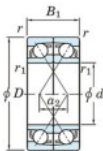

Kogellager enkele rij 7005-DF-FY-JTEKT - 7005-DF-FY-JTEKT

<https://www.123kogellager.nl/kogellager-behuizing/kogellager/enkele-rij/7005-df-fy-jtekt>

Boundary dimensions

Angular ball bearings Face to face (DF)

Bearing No.	Boundary dimensions (mm)					Basic load ratings (kN)		Fatigue load factor		Limiting speeds (min ⁻¹)
	d	D	B	r (mm)	r1 (mm)	C _r	C _{0r}	C _u	f ₀	Grease lub.
7005DF FY	25	47	24	0.6	-	22.9	14.8	0.9	-	13000