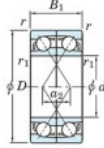

Kogellager enkele rij 7005-BDF-FY-JTEKT - 7005-BDF-FY-JTEKT

<https://www.123kogellager.nl/kogellager-behuizing/kogellager/enkele-rij/7005-bdf-fy-jtekt>

Boundary dimensions

Single row bearings Face to face (FF)

Bearing No.	Boundary dimensions(mm)					Basic load ratings(kN)		Fatigue load factor		Limiting speeds(min-1)
	d	D	B	r1(min)	r1(max)	C _r	C _{0r}	C _u	f ₀	Grease lub.
7005BDF FY	25	47	24	0.6	-	20.7	13.4	0.78	-	10000