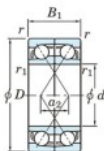

Kogellager enkele rij 7304-DF-FY-JTEKT - 7304-DF-FY-JTEKT

<https://www.123kogellager.nl/kogellager-behuizing/kogellager/enkele-rij/7304-df-fy-jtekt>

Boundary dimensions

Angular ball bearings Face to face (DF)

Bearing No.	Boundary dimensions(mm)					Basic load ratings(kN)		Fatigue load limit(kN)	Fatigue load factor	Limiting speeds(min-1)
	d	D	B	r1(min)	r1(max)	Cr	Cor	C0	f0	Grease lub.
7304DF FY	20	52	30	1.1	-	35.4	18.8	1.4	-	13000