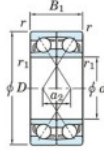

Kogellager enkele rij 7304-DF-FY-JTEKT - 7304-DF-FY-JTEKT

<https://www.123kogellager.nl/kogellager-behuizing/kogellager/enkele-rij/7304-df-fy-jtekt>

Boundary dimensions

Angular ball bearings Face to face (DF)

Bearing No.	Boundary dimensions(mm)					Basic load ratings(kN)		Fatigue load limit(kN)	Fatigue load factor	Limiting speeds(min-1)
	d	D	B	r1(min)	r1(max)	Cr	Cor	C0	f0	Grease lub.
7304DF FY	20	52	30	1.1	-	35.4	18.8	1.4	-	13000