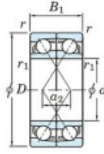

Kogellager enkele rij 7004-CDF-FY-JTEKT - 7004-CDF-FY-JTEKT

<https://www.123kogellager.nl/kogellager-behuizing/kogellager/enkele-rij/7004-cdf-fy-jtekt>

Boundary dimensions

For plain ring bearings Face to face (DF)

| Bearing No. | Boundary dimensions(mm) | | | | | Basic load ratings(kN) | | Fatigue load factor | | Limiting speeds(min-1) |
|-------------|-------------------------|----|----|---------|----------|------------------------|------|---------------------|------|------------------------|
| | d | D | B | r (min) | r1 (min) | Cr | C0r | Ca | f0 | Grease lub. |
| 7004CDF FY | 20 | 42 | 24 | 0.6 | - | 22.6 | 13.2 | 0.9 | 14.1 | 21000 |