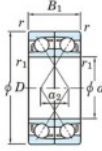

## Kogellager enkele rij 7202-BDF-FY-JTEKT - 7202-BDF-FY-JTEKT

<https://www.123kogellager.nl/kogellager-behuizing/kogellager/enkele-rij/7202-bdf-fy-jtekt>

Boundary dimensions

Single row bearings Face to face (FF)

Bearing No.	Boundary dimensions (mm)					Basic load ratings (kN)		Fatigue load factor		Limiting speeds (min-1)
	d	D	B	r (mm)	r1 (mm)	Cr	Cor	Cu	f0	Grease lub.
7202BDF FY	15	35	22	0.6	-	15.1	7.85	0.52	-	14000