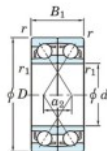

Kogellager enkele rij 7200-BDF-FY-JTEKT - 7200-BDF-FY-JTEKT

<https://www.123kogellager.nl/kogellager-behuizing/kogellager/enkele-rij/7200-bdf-fy-jtekt>

Boundary dimensions

Single ball bearings Face to face (FF)

Bearing No.	Boundary dimensions (mm)					Basic load ratings (kN)		Fatigue load limit (kN)	factor	Limiting speeds (min ⁻¹)
	d	D	B	r (min)	r1 (min)	Cr	Cor	Cor	f0	Grease lub.
7200BDF FY	10	30	18	0.6	-	8.7	4.05	0.21	-	18000