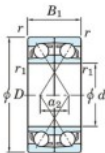

Kogellager enkele rij 7220-CDF-JTEKT - 7220-CDF-JTEKT

<https://www.123kogellager.nl/kogellager-behuizing/kogellager/enkele-rij/7220-cdf-jtekt>

Boundary dimensions

Single row bearings Face to face (DF)

Bearing No.	Boundary dimensions(mm)					Basic load ratings(kN)		Fatigue load factor		Limiting speeds(min-1) Grease lub.
	d	D	B	r1(min)	r1(max)	Cr	Co	f0	fD	
7220CDF	100	180	68	2.1	1.1	317	273	14.8	14.6	3600