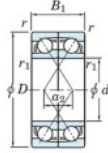

Kogellager enkele rij 7319-DF-JTEKT - 7319-DF-JTEKT

<https://www.123kogellager.nl/kogellager-behuizing/kogellager/enkele-rij/7319-df-jtekt>

Boundary dimensions

Angular ball bearings Face to face (DF)

| Bearing No. | Boundary dimensions (mm) | | | | | | Basic load ratings (kN) | | Fatigue load limit (kN) | | Limiting speeds (min-1) Grease lub. |
|---------------|--------------------------|-----|----|--------|---------|-----|-------------------------|------|-------------------------|------|--|
| | d | D | B | r (mm) | r1 (mm) | Cr | Cor | Cu | f0 | | |
| 7319DF | 95 | 200 | 90 | 3 | 1.1 | 371 | 325 | 13.8 | - | 2500 | |