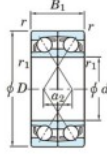

Kogellager enkele rij 7318-CDF-JTEKT - 7318-CDF-JTEKT

<https://www.123kogellager.nl/kogellager-behuizing/kogellager/enkele-rij/7318-cdf-jtekt>

Boundary dimensions

Single ball bearings Face to face (DF)

Bearing No.	Boundary dimensions(mm)						Basic load ratings(kN)		Fatigue load limit(kN)	factor	Limiting speeds(min-1)
	d	D	B	r (min)	r1 (min)	Cr	Cor	r0			
7318CDF	90	190	86	3	1.1	372	315	13.8	13.5	3600	