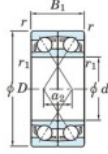

Kogellager enkele rij 7316-BDF-JTEKT - 7316-BDF-JTEKT

<https://www.123kogellager.nl/kogellager-behuizing/kogellager/enkele-rij/7316-bdf-jtekt>

Boundary dimensions

For single row bearings Face to face (DF)

Bearing No.	Boundary dimensions(mm)						Basic load ratings(kN)		Fatigue load factor		Limiting speeds(min-1)
	d	D	B	r1(mm)	r2(mm)	r	Cr	Cor	f0	Grease lub.	
7316BDF	80	170	78	2.1	1.1		274	218	12.7	-	2200