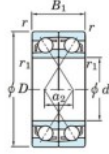

Kogellager enkele rij 7314-CDF-JTEKT - 7314-CDF-JTEKT

<https://www.123kogellager.nl/kogellager-behuizing/kogellager/enkele-rij/7314-cdf-jtekt>

Boundary dimensions

Single row bearings Face to face (DF)

Bearing No.	Boundary dimensions(mm)						Basic load ratings(kN)		Fatigue load factor		Limiting speeds(min-1)
	d	D	B	r1(min)	r1(max)	Cr	Cor	SO	F0	Grease lub.	
7314CDF	70	150	70	2.1	1.1	272	200	14.2	13.4	4700	