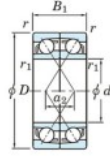

Kogellager enkele rij 7210-BDF-JTEKT - 7210-BDF-JTEKT

<https://www.123kogellager.nl/kogellager-behuizing/kogellager/enkele-rij/7210-bdf-jtekt>

Boundary dimensions

Angular ball bearings Face to face (FF)

Bearing No.	Boundary dimensions(mm)						Basic load ratings(kN)		Fatigue load limit(kN)		Limiting speeds(min-1) Grease lub.
	d	D	B	α (min)	r1 (min)	Cr	Cor	C0	10		
7210BDF	50	90	40	1.1	0.6	75.9	57.3	3.35	-	4000	