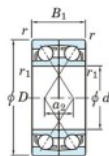

## Kogellager enkele rij 7210-BDF-JTEKT - 7210-BDF-JTEKT

<https://www.123kogellager.nl/kogellager-behuizing/kogellager/enkele-rij/7210-bdf-jtekt>

Boundary dimensions

Angular ball bearings Face to face (FF)

Bearing No.	Boundary dimensions(mm)						Basic load ratings(kN)		Fatigue load limit(kN)		Limiting speeds(min-1) Grease lub.
	d	D	B	$\alpha$ (min)	$r_1$ (min)	$C_r$	$C_{0r}$	$C_u$	$f_0$		
7210BDF	50	90	40	1.1	0.6	75.9	57.3	3.35	-	4000	