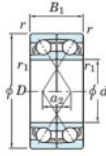

Kogellager enkele rij 7308-DF-JTEKT - 7308-DF-JTEKT

<https://www.123kogellager.nl/kogellager-behuizing/kogellager/enkele-rij/7308-df-jtekt>

Boundary dimensions

Single row bearings Face to face (DF)

| Bearing No. | Boundary dimensions(mm) | | | | | Basic load ratings(kN) | | Fatigue load limit(kN) | factor | Limiting speeds(min-1) |
|-------------|-------------------------|----|----|--------|---------|------------------------|------|------------------------|--------|------------------------|
| | d | D | B | r (mm) | r1 (mm) | Cr | Cor | | | |
| 7308DF | 40 | 90 | 46 | 1.5 | 1 | 99.1 | 65.9 | 4.6 | - | 5900 |