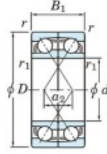

Kogellager enkele rij 7208-CDF-JTEKT - 7208-CDF-JTEKT

<https://www.123kogellager.nl/kogellager-behuizing/kogellager/enkele-rij/7208-cdf-jtekt>

Boundary dimensions

Single ball bearings Face to face (DF)

Bearing No.	Boundary dimensions(mm)						Basic load ratings(kN)		Fatigue load factor		Limiting speeds(min-1)
	d	D	B	r(min)	r1(min)	Cr	Cor	C0	f0	Grease lub.	
7208CDF	40	80	36	1.1	0.6	77.6	54.3	3.7	14.2	8800	