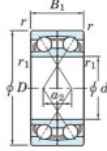

## Kogellager enkele rij 7407-DF-JTEKT - 7407-DF-JTEKT

<https://www.123kogellager.nl/kogellager-behuizing/kogellager/enkele-rij/7407-df-jtekt>

Boundary dimensions

Single row bearings Face to face (DF)

Bearing No.	Boundary dimensions(mm)						Basic load ratings(kN)		Fatigue load factor		Limiting speeds(min-1)
	d	D	B	r (min)	r1 (min)	Cr	Co*	Cu	f0	Grease lub.	
7407DF	35	100	50	1.5	1	132	82.1	6.35	-	4000	