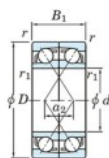

## Kogellager enkele rij 7307-BDF-JTEKT - 7307-BDF-JTEKT

<https://www.123kogellager.nl/kogellager-behuizing/kogellager/enkele-rij/7307-bdf-jtekt>

Boundary dimensions

Equal ball bearings Face to face (DF)

Bearing No.	Boundary dimensions(mm)					Basic load ratings(kN)		Fatigue load limit(kN)		Factor	Limiting speeds(min-1) Grease lub.
	d	D	B	r (min)	r1 (min)	Cr	Co	C10	C50		
7307BDF	35	80	42	1.5	1	74.4	48.6	3.15	-	-	4900