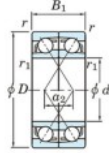

Kogellager enkele rij 7207-DF-JTEKT - 7207-DF-JTEKT

<https://www.123kogellager.nl/kogellager-behuizing/kogellager/enkele-rij/7207-df-jtekt>

Boundary dimensions

Single row bearings Face to face (DF)

Bearing No.	Boundary dimensions(mm)					Basic load ratings(kN)		Fatigue load factor		Limiting speeds(min-1)
	d	D	B	r (min)	r1 (min)	Cr	Cor	f0	Grease lub.	
7207DF	35	72	34	1.1	0.6	60.3	40.4	2.65	-	7000