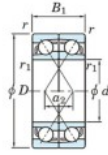

Kogellager enkele rij 7406-DF-JTEKT - 7406-DF-JTEKT

<https://www.123kogellager.nl/kogellager-behuizing/kogellager/enkele-rij/7406-df-jtekt>

Boundary dimensions

Angular ball bearings Face to face (DF)

| Bearing No. | Boundary dimensions (mm) | | | | | Basic load ratings (kN) | | Fatigue load limit (kN) | factor | Limiting speeds (min-1) |
|-------------|--------------------------|----|----|---------|---------|-------------------------|------|-------------------------|--------|-------------------------|
| | d | D | B | r1 (mm) | r2 (mm) | Cr | Cor | | | |
| 7406DF | 30 | 90 | 46 | 1.5 | 1 | 104 | 63.2 | 4.85 | - | 4500 |