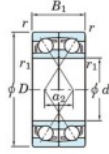

## Kogellager enkele rij 7305-DF-JTEKT - 7305-DF-JTEKT

<https://www.123kogellager.nl/kogellager-behuizing/kogellager/enkele-rij/7305-df-jtekt>

Boundary dimensions

Single row bearings Face to face (DF)

Bearing No.	Boundary dimensions(mm)						Basic load ratings(kN)		Fatigue load limit(kN)	factor	Limiting speeds(min-1)
	d	D	B	r (min)	r1 (min)	C <sub>r</sub>	C <sub>0r</sub>	C <sub>10</sub>	Grease lub.		
7305DF	25	62	34	1.1	0.6	53.6	31.6	2.35	-	8800	