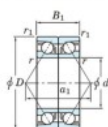

Kogellager enkele rij 7224-CDB-FY-JTEKT - 7224-CDB-FY-JTEKT

<https://www.123kogellager.nl/kogellager-behuizing/kogellager/enkele-rij/7224-cdb-fy-jtekt>

Boundary dimensions

Bearing No.	Boundary dimensions(mm)						Basic load ratings(kN)		Fatigue load factor	Limiting speeds(min-1)	
	d	D	B	r1(max)	r2(max)	r3(max)	Cr	Cor	90	Grease lub.	
7224CDB FY	120	215	80	2.1	1.1		385	359	17.9	14.6	3800

PRODUCTKENMERKEN

Merk	JTEKT
N° Ean13	3616060648143
Binnendiameter	120 mm
Buitendiameter	215 mm
Dikte	80 mm
Grenstoerental	3800 rpm
Dynamische belasting	385 kN
Statische belasting	359 kN
Verpakking	1

contact@123kogellager.nl

CRT4 de Lesquin 60 Rue Du Haut De Sainghin 59273 Fretin FRANCE