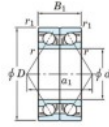

Kogellager enkele rij 7312-CDB-FY-JTEKT - 7312-CDB-FY-JTEKT

<https://www.123kogellager.nl/kogellager-behuizing/kogellager/enkele-rij/7312-cdb-fy-jtekt>

Boundary dimensions

Bearing No.	Boundary dimensions(mm)					Basic load ratings(kN)		Fatigue load factor		Limiting speeds(min-1)
	d	D	B	r1(mm)	r2(mm)	Cr	Cor	Ca	Cb	
7312CDB FY	60	130	82	2.1	1.1	201	141	10.5	13.4	6800 Grease lub.

PRODUCTKENMERKEN

Merk	JTEKT
N° Ean13	3616060646644
Binnendiameter	60 mm
Buitendiameter	130 mm
Dikte	62 mm
Grenstoerental	6800 rpm
Dynamische belasting	201 kN
Statische belasting	141 kN
Verpakking	1

contact@123kogellager.nl

CRT4 de Lesquin 60 Rue Du Haut De Sainghin 59273 Fretin FRANCE