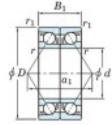

Kogellager enkele rij 7211-CDB-FY-JTEKT - 7211-CDB-FY-JTEKT

<https://www.123kogellager.nl/kogellager-behuizing/kogellager/enkele-rij/7211-cdb-fy-jtekt>

Boundary dimensions

Bearing No.	Boundary dimensions (mm)					Basic load ratings (kN)		Fatigue load factor		Limiting speeds (min-1)
	d	D	B	r1 (mm)	r2 (mm)	C_r	C_{0r}	f₀	f₁	
7211CDB FY	55	100	42	1.5	1	107	80.4	5.2	14.6	Grease lub. 8400

PRODUCTKENMERKEN

Merk	JTEKT
N° Ean13	3616060646453
Binnendiameter	55 mm
Buitendiameter	100 mm
Dikte	42 mm
Grenstoerental	8400 rpm
Dynamische belasting	107 kN
Statische belasting	80.4 kN
Verpakking	1

contact@123kogellager.nl

CRT4 de Lesquin 60 Rue Du Haut De Sainghin 59273 Fretin FRANCE