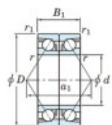

Kogellager enkele rij 7309-CDB-FY-JTEKT - 7309-CDB-FY-JTEKT

<https://www.123kogellager.nl/kogellager-behuizing/kogellager/enkele-rij/7309-cdb-fy-jtekt>

Boundary dimensions

Bearing No.	Boundary dimensions(mm)						Basic load ratings(kN)		Fatigue load factor		Limiting speeds(min-1)
	d	D	B	r1(mm)	r2(mm)	r(mm)	Cr	C0r	lim1(kN)	lim2	Grease lub.
7309CDB FY	45	100	50	1.5	1		120	79.5	5.85	13.5	9000

PRODUCTKENMERKEN

Merk	JTEKT
N° Ean13	3616060646187
Binnendiameter	45 mm
Buitendiameter	100 mm
Dikte	50 mm
Grenstoerental	9000 rpm
Dynamische belasting	120 kN
Statische belasting	79.5 kN
Verpakking	1

contact@123kogellager.nl

CRT4 de Lesquin 60 Rue Du Haut De Sainghin 59273 Fretin FRANCE