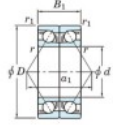

Kogellager enkele rij 7318-CDB-JTEKT - 7318-CDB-JTEKT

<https://www.123kogellager.nl/kogellager-behuizing/kogellager/enkele-rij/7318-cdb-jtekt>

Boundary dimensions

Bearing No.	Boundary dimensions(mm)					Basic load ratings(kN)		Fatigue load factor		Limiting speeds(min-1)
	d	D	B	r1(mm)	r2(mm)	Cr	C0Cr	lim1(kN)	lim2	(Grease lub.)
7318CDB	90	190	86	3	1.1	372	315	13.8	13.5	3600

PRODUCTKENMERKEN

Merk	JTEKT
N° Ean13	3616060645555
Binnendiameter	90 mm
Buitendiameter	190 mm
Dikte	86 mm
Grenstoerental	3600 rpm
Dynamische belasting	372 kN
Statische belasting	315 kN
Verpakking	1

contact@123kogellager.nl

CRT4 de Lesquin 60 Rue Du Haut De Sainghin 59273 Fretin FRANCE