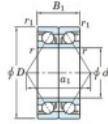

Kogellager enkele rij 7211-BDB-JTEKT - 7211-BDB-JTEKT

<https://www.123kogellager.nl/kogellager-behuizing/kogellager/enkele-rij/7211-bdb-jtekt>

Boundary dimensions

Bearing No.	Boundary dimensions(mm)					Basic load ratings(kN)		Fatigue load factor		Limiting speeds(min-1)
	d	D	B	r1(mm)	r2(mm)	C_r	C_{0r}	f₀	f₁	Grease lub
7310CDB	50	110	54	2	1	162	112	8.4	13.4	6400

PRODUCTKENMERKEN

Merk	JTEKT
N° Ean13	4549250195402
Binnendiameter	55 mm
Buitendiameter	100 mm
Dikte	42 mm
Grenstoerental	3600 rpm
Dynamische belasting	93.8 kN
Statische belasting	72.4 kN
Verpakking	1

contact@123kogellager.nl

CRT4 de Lesquin 60 Rue Du Haut De Sainghin 59273 Fretin FRANCE