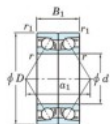

Kogellager enkele rij 7209-CDB-JTEKT - 7209-CDB-JTEKT

<https://www.123kogellager.nl/kogellager-behuizing/kogellager/enkele-rij/7209-cdb-jtekt>

Boundary dimensions

Bearing No.	Boundary dimensions(mm)					Basic load ratings(kN)		Fatigue load factor		Limiting speeds(min-1)
	d	D	B	r1(mm)	r2(mm)	Cr	C0Cr	lim1(kN)	f0	Grease lub.
7209CDB	45	85	38	1.1	0.6	87.1	61.8	4.2	14.2	8000

PRODUCTKENMERKEN

Merk	JTEKT
N° Ean13	3616060644701
Binnendiameter	45 mm
Buitendiameter	85 mm
Dikte	38 mm
Grenstoerental	8000 rpm
Dynamische belasting	87.1 kN
Statische belasting	61.8 kN
Verpakking	1

contact@123kogellager.nl

CRT4 de Lesquin 60 Rue Du Haut De Sainghin 59273 Fretin FRANCE