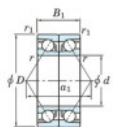

Kogellager enkele rij 7206-CDB-JTEKT - 7206-CDB-JTEKT

<https://www.123kogellager.nl/kogellager-behuizing/kogellager/enkele-rij/7206-cdb-jtekt>

Boundary dimensions

Bearing No.	Boundary dimensions(mm)					Basic load ratings(kN)		Fatigue load factor		Limiting speeds(min-1)
	d	D	B	r1(mm)	r2(mm)	Cr	C0r	C10	C90	
7206CDB	30	62	32	1	0.6	49.4	32	2.2	14	Grease lub. 11000

PRODUCTKENMERKEN

Merk	JTEKT
N° Ean13	3616060644473
Binnendiameter	30 mm
Buitendiameter	62 mm
Dikte	32 mm
Grenstoerental	11000 rpm
Dynamische belasting	49.4 kN
Statische belasting	32 kN
Verpakking	1

contact@123kogellager.nl

CRT4 de Lesquin 60 Rue Du Haut De Sainghin 59273 Fretin FRANCE