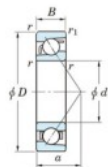

Kogellager enkele rij 7034-C-FY-JTEKT - 7034-C-FY-JTEKT

<https://www.123kogellager.nl/kogellager-behuizing/kogellager/enkele-rij/7034-c-fy-jtekt>

Boundary dimensions

Single row angular bearing

| Bearing No. | Boundary dimensions (mm) | | | | | Basic load ratings (kN) | | Fatigue load limit (kN) | | Limiting factor | |
|-------------|--------------------------|-----|----|---------|---------|-------------------------|-----|-------------------------|------|-----------------|-------------------------------|
| | d | D | B | r1 (mm) | r2 (mm) | Cr | C0r | Cu | C0u | f0 | speeds (min-1) Grease lub. |
| 7034C FY | 170 | 260 | 42 | 2.1 | 1.1 | 256 | 234 | 8.95 | 15.9 | | 3600 |