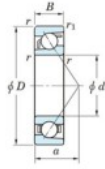

Kogellager enkele rij 7326-FY-JTEKT - 7326-FY-JTEKT

<https://www.123kogellager.nl/kogellager-behuizing/kogellager/enkele-rij/7326-fy-jtekt>

Boundary dimensions

Single row angular bearing

| Bearing No. | Boundary dimensions(mm) | | | | | Basic load ratings(kN) | | Fatigue load limit(kN) | | factor | Limiting speeds(min-1) (Grease lub.) |
|-------------|-------------------------|-----|----|--------|--------|------------------------|-----|------------------------|----|--------|---|
| | d | D | B | r1(mm) | r2(mm) | Cr | Cor | Cu | 10 | | |
| 7326 FY | 130 | 280 | 58 | 4 | 1.5 | 376 | 329 | 11.8 | - | - | 2700 |