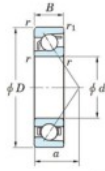

Kogellager enkele rij 7314-FY-JTEKT - 7314-FY-JTEKT

<https://www.123kogellager.nl/kogellager-behuizing/kogellager/enkele-rij/7314-fy-jtekt>

Boundary dimensions

Single row angular bearing

| Bearing No. | Boundary dimensions(mm) | | | | | | Basic load ratings(kN) | | Fatigue load factor | | Limiting speeds(min-1) Grease lub. |
|----------------|-------------------------|-----|----|---------|---------|-----|------------------------|---------|---------------------|------|---------------------------------------|
| | d | D | B | r1(max) | r2(max) | Cr | Cor | Smf(Cu) | f0 | | |
| 7314 FY | 70 | 150 | 35 | 2.1 | 1.1 | 147 | 85.8 | 5.7 | - | 5400 | |