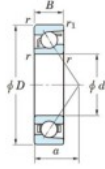

Kogellager enkele rij 7303-B-FY-JTEKT - 7303-B-FY-JTEKT

<https://www.123kogellager.nl/kogellager-behuizing/kogellager/enkele-rij/7303-b-fy-jtekt>

Boundary dimensions

Single row angular bearing

| Bearing No. | Boundary dimensions(mm) | | | | | Basic load ratings(kN) | | Fatigue load | factor | Limiting |
|-------------|-------------------------|----|----|--------|--------|------------------------|-----|--------------|--------|------------------------------|
| | d | D | B | r1(mm) | r2(mm) | Cr | C0r | Emil(kN) | W | speeds(min-1) Grease lub. |
| 7303B FY | 17 | 47 | 14 | 1 | 0.6 | 17.3 | 7.3 | 0.51 | - | 14000 |