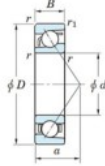

Kogellager enkele rij 7307-JTEKT - 7307-JTEKT

<https://www.123kogellager.nl/kogellager-behuizing/kogellager/enkele-rij/7307-jtekt>

Boundary dimensions

Single row angular bearing

| Bearing No. | Boundary dimensions(mm) | | | | | Basic load ratings(kN) | | Fatigue load limit(kN) | | factor | Limiting speeds(min-1) (Grease lub) |
|-------------|-------------------------|----|----|---------|---------|------------------------|------|------------------------|----|--------|--|
| | d | D | B | r1(max) | r1(min) | Cr | C0r | Cu | 10 | | |
| 7307 | 35 | 80 | 21 | 1.5 | 1 | 49.9 | 26.4 | 1.85 | - | - | 8000 |