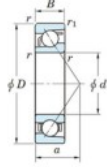

Kogellager enkele rij 7306-C-JTEKT - 7306-C-JTEKT

<https://www.123kogellager.nl/kogellager-behuizing/kogellager/enkele-rij/7306-c-jtekt>

Boundary dimensions

Single row angular bearing

| Bearing No. | Boundary dimensions(mm) | | | | | | Basic load ratings(kN) | | Fatigue load factor | | Limiting |
|-------------|-------------------------|----|----|--------|--------|------|------------------------|------|---------------------|------------------------------|----------|
| | d | D | B | r1(mm) | r2(mm) | Cr | Cor | Cu | f0 | speeds(min-1) Grease lub. | |
| 7306C | 30 | 72 | 19 | 1.1 | 0.6 | 42.8 | 22.1 | 1.65 | 13.4 | 12000 | |